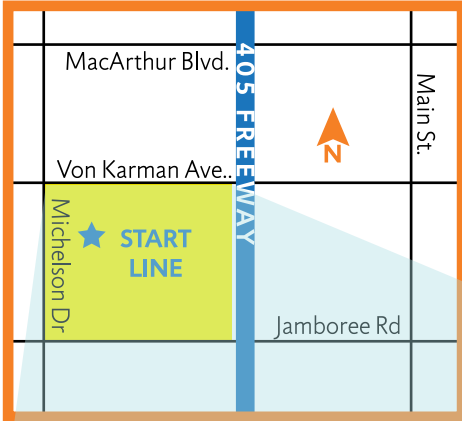

# IMPORTANT BIKE MS TOUR START LINE INFORMATION

The 100- and 150-mile route start line on Saturday, October 11, is at Irvine Towers, 18500 Von Karman Avenue. **Michelson Drive will be closed** between Von Karman Avenue and Jamboree Road, so please follow the driving directions carefully! **Overnight parking is available in the assigned parking structures.**

**Directions from South 405:**

Exit MacArthur Blvd. and head west (left).  
Turn left on Michelson Dr.  
Turn left on Von Karman Ave.

**Directions from North 405:**

Exit Jamboree Rd. and head east (right).  
Turn left on Main St.  
Turn left on Von Karman Ave.