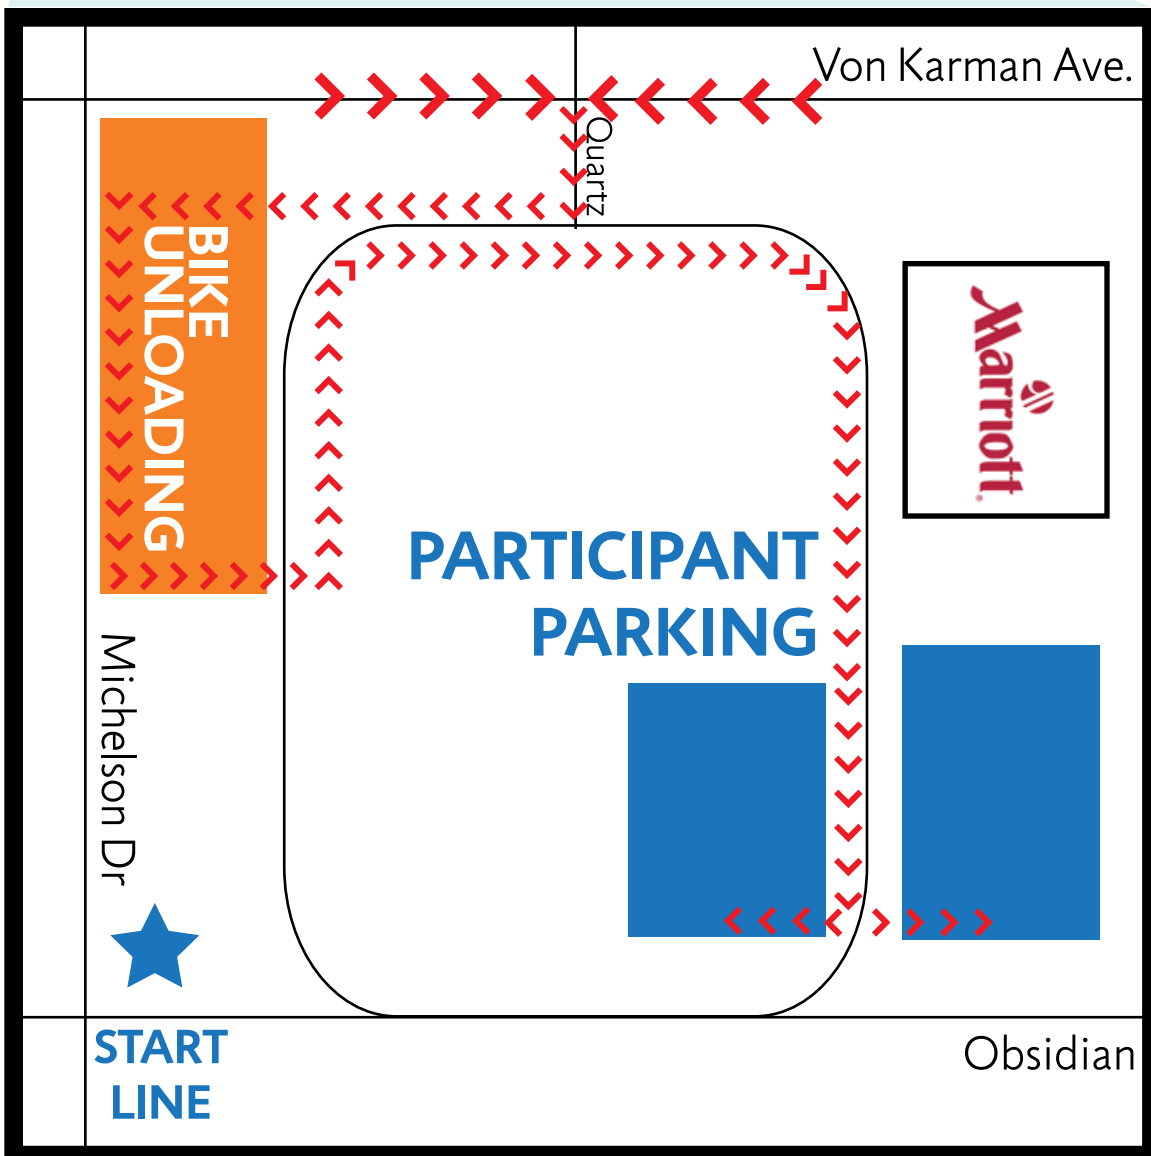

# IMPORTANT BIKE MS TOUR START LINE INFORMATION

The 100- and 150-mile route start line on Saturday, October 11, is at Irvine Towers, 18500 Von Karman Avenue. **Michelson Drive will be closed** between Von Karman Avenue and Jamboree Road, so please follow the driving directions carefully! **Overnight parking is available in the assigned parking structures.**

**Directions from South 405:**

Exit MacArthur Blvd. and head west (left).  
Turn left on Michelson Dr.  
Turn left on Von Karman Ave.

**Directions from North 405:**

Exit Jamboree Rd. and head east (right).  
Turn left on Main St.  
Turn left on Von Karman Ave.

**ALL VEHICLES WITH ROOF BICYCLE RACKS MUST UNLOAD BICYCLES IN THE DESIGNATED UNLOADING PARKING LOT PRIOR TO PARKING YOUR VEHICLE IN THE PARKING STRUCTURES.**

When entering the site you will be instructed to turn right and into the unloading parking lot. **Please allow enough time for parking and unloading all of your belongings.**